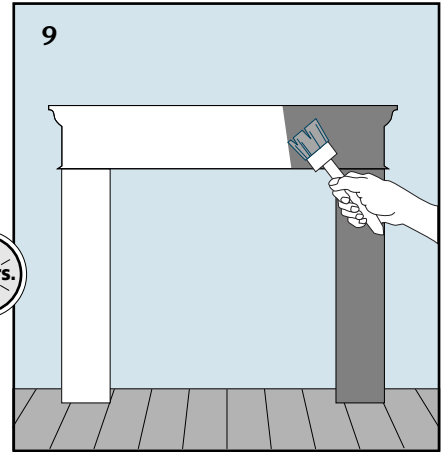

UM 601/03

INSTALLATION INSTRUCTIONS • INSTRUCTIONS DE POSE • PLAATSINGSINSTRUCTIES • GEBRAUCHSANLEITUNG • MANUAL DEL USUARIO • GUIDA DELL'UTENTE • MANUAL DE UTILIZAÇÃO

129 x 24 x 20 cm
 50³/₄" x 9⁷/₁₆" x 7⁷/₈"

15 x 86 x 17 cm
 5⁷/₈" x 33⁷/₈" x 6¹¹/₁₆"

15 x 86 x 17 cm
 5⁷/₈" x 33⁷/₈" x 6¹¹/₁₆"

max. 2 - 3kW

The dimensions given for each moulding are based on averages, and may vary slightly. Check measurements at job site before installing.