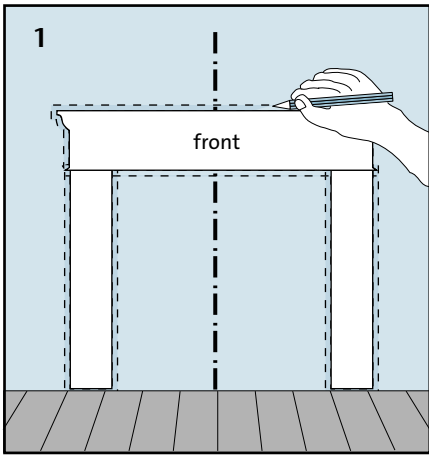

UM 601/03

INSTALLATION INSTRUCTIONS • INSTRUCTIONS DE POSE • PLAATSINGSINSTRUCTIES • GEBRAUCHSANLEITUNG • MANUAL DEL USUARIO • GUIDA DELL'UTENTE • MANUAL DE UTILIZAÇÃO

129 x 24 x 20 cm
 50³/₄" x 9⁷/₁₆" x 7⁷/₈"

15 x 86 x 17 cm
 5⁷/₈" x 33⁷/₈" x 6¹¹/₁₆"

15 x 86 x 17 cm
 5⁷/₈" x 33⁷/₈" x 6¹¹/₁₆"

max. 2 - 3kW

The dimensions given for each moulding are based on averages, and may vary slightly. Check measurements at job site before installing.