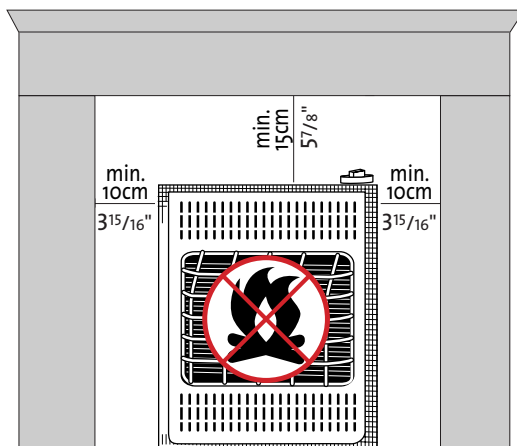

UM 601/03

INSTALLATION INSTRUCTIONS • INSTRUCTIONS DE POSE • PLAATSINGSINSTRUCTIES • GEBRAUCHSANLEITUNG • MANUAL DEL USUARIO • GUIDA DELL'UTENTE • MANUAL DE UTILIZAÇÃO

129 x 24 x 20 cm
 50³/₄" x 9⁷/₁₆" x 7⁷/₈"

15 x 86 x 17 cm
 5⁷/₈" x 33⁷/₈" x 6¹¹/₁₆"

15 x 86 x 17 cm
 5⁷/₈" x 33⁷/₈" x 6¹¹/₁₆"

max. 2 - 3kW

The dimensions given for each moulding are based on averages, and may vary slightly. Check measurements at job site before installing.