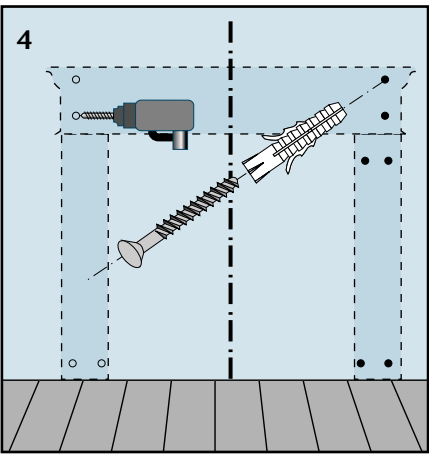

UM 601/03

INSTALLATION INSTRUCTIONS • INSTRUCTIONS DE POSE • PLAATSINGSINSTRUCTIES • GEBRAUCHSANLEITUNG • MANUAL DEL USUARIO • GUIDA DELL'UTENTE • MANUAL DE UTILIZAÇÃO

129 x 24 x 20 cm
 50³/₄" x 9⁷/₁₆" x 7⁷/₈"

15 x 86 x 17 cm
 5⁷/₈" x 33⁷/₈" x 6¹¹/₁₆"

15 x 86 x 17 cm
 5⁷/₈" x 33⁷/₈" x 6¹¹/₁₆"

max. 2 - 3kW

The dimensions given for each moulding are based on averages, and may vary slightly. Check measurements at job site before installing.