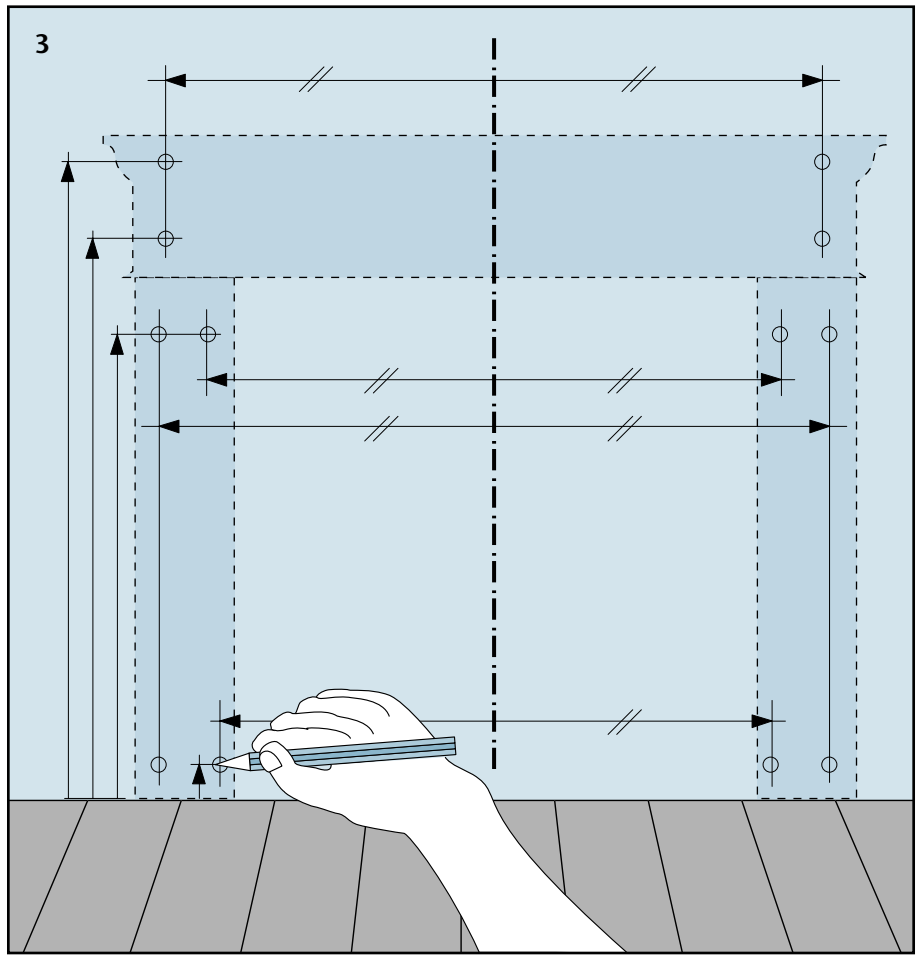

UM 601/03

INSTALLATION INSTRUCTIONS • INSTRUCTIONS DE POSE • PLAATSINGSINSTRUCTIES • GEBRAUCHSANLEITUNG • MANUAL DEL USUARIO • GUIDA DELL'UTENTE • MANUAL DE UTILIZAÇÃO

129 x 24 x 20 cm
 50³/₄" x 9⁷/₁₆" x 7⁷/₈"

15 x 86 x 17 cm
 5⁷/₈" x 33⁷/₈" x 6¹¹/₁₆"

15 x 86 x 17 cm
 5⁷/₈" x 33⁷/₈" x 6¹¹/₁₆"

max. 2 - 3kW

The dimensions given for each moulding are based on averages, and may vary slightly. Check measurements at job site before installing.