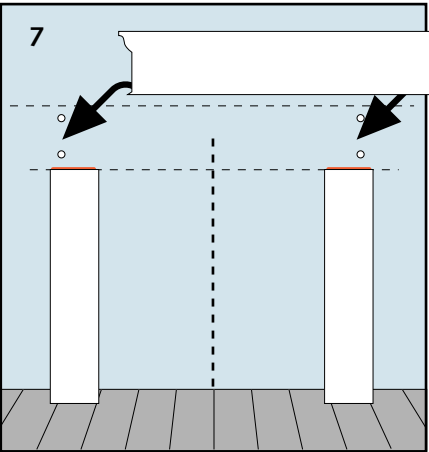

UM 601/03

INSTALLATION INSTRUCTIONS • INSTRUCTIONS DE POSE • PLAATSINGSINSTRUCTIES • GEBRAUCHSANLEITUNG • MANUAL DEL USUARIO • GUIDA DELL'UTENTE • MANUAL DE UTILIZAÇÃO

129 x 24 x 20 cm
 50³/₄" x 9⁷/₁₆" x 7⁷/₈"

15 x 86 x 17 cm
 5⁷/₈" x 33⁷/₈" x 6¹¹/₁₆"

15 x 86 x 17 cm
 5⁷/₈" x 33⁷/₈" x 6¹¹/₁₆"

max. 2 - 3kW

The dimensions given for each moulding are based on averages, and may vary slightly. Check measurements at job site before installing.