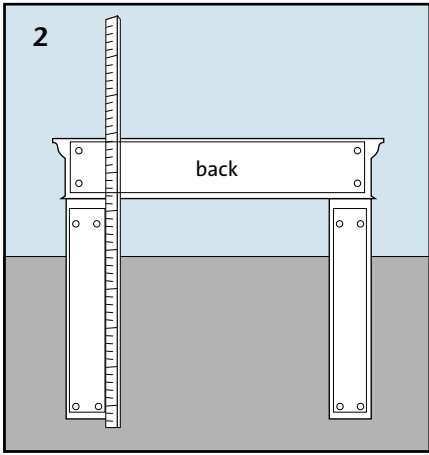

UM 601/03

INSTALLATION INSTRUCTIONS • INSTRUCTIONS DE POSE • PLAATSINGSINSTRUCTIES • GEBRAUCHSANLEITUNG • MANUAL DEL USUARIO • GUIDA DELL'UTENTE • MANUAL DE UTILIZAÇÃO

129 x 24 x 20 cm
 50³/₄" x 9⁷/₁₆" x 7⁷/₈"

15 x 86 x 17 cm
 5⁷/₈" x 33⁷/₈" x 6¹¹/₁₆"

15 x 86 x 17 cm
 5⁷/₈" x 33⁷/₈" x 6¹¹/₁₆"

max. 2 - 3kW

The dimensions given for each moulding are based on averages, and may vary slightly. Check measurements at job site before installing.