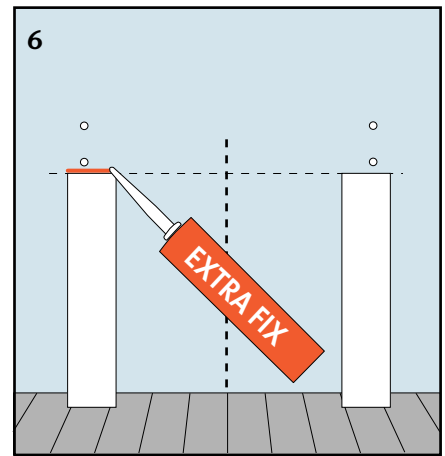

UM 601/03

INSTALLATION INSTRUCTIONS • INSTRUCTIONS DE POSE • PLAATSINGSINSTRUCTIES • GEBRAUCHSANLEITUNG • MANUAL DEL USUARIO • GUIDA DELL'UTENTE • MANUAL DE UTILIZAÇÃO

129 x 24 x 20 cm
 50³/₄" x 9⁷/₁₆" x 7⁷/₈"

15 x 86 x 17 cm
 5⁷/₈" x 33⁷/₈" x 6¹¹/₁₆"

15 x 86 x 17 cm
 5⁷/₈" x 33⁷/₈" x 6¹¹/₁₆"

max. 2 - 3kW

The dimensions given for each moulding are based on averages, and may vary slightly. Check measurements at job site before installing.