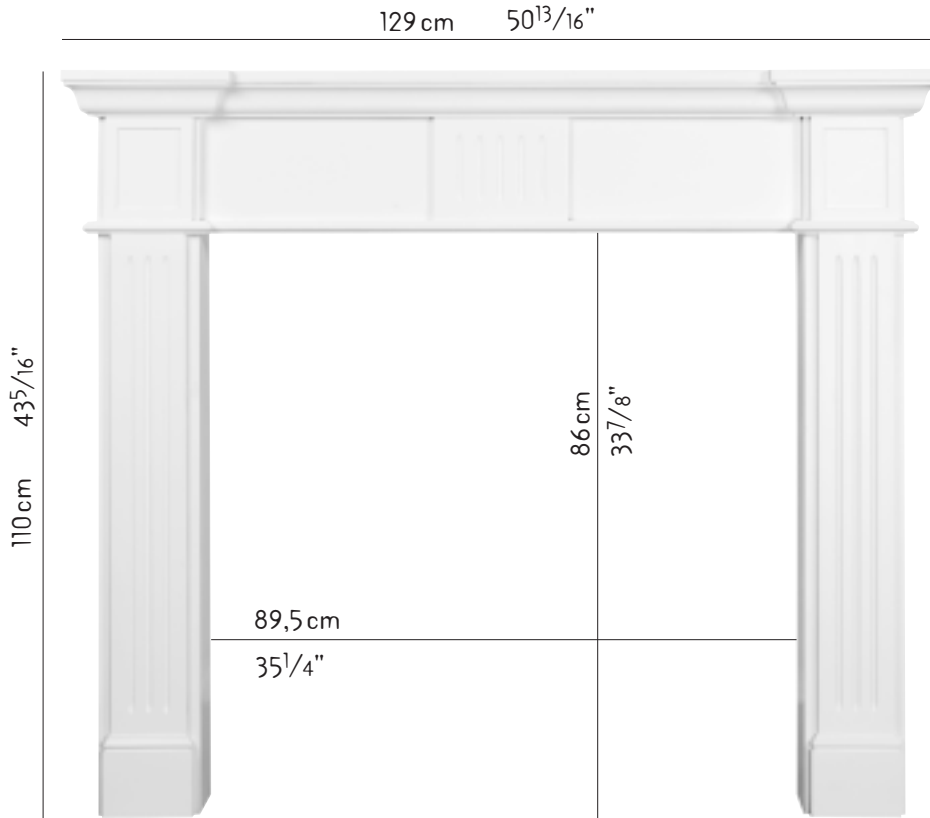

UM 601/03

INSTALLATION INSTRUCTIONS • INSTRUCTIONS DE POSE • PLAATSINGSINSTRUCTIES • GEBRAUCHSANLEITUNG • MANUAL DEL USUARIO • GUIDA DELL'UTENTE • MANUAL DE UTILIZAÇÃO

129 x 24 x 20 cm
 50³/₄" x 9⁷/₁₆" x 7⁷/₈"

15 x 86 x 17 cm
 5⁷/₈" x 33⁷/₈" x 6¹¹/₁₆"

15 x 86 x 17 cm
 5⁷/₈" x 33⁷/₈" x 6¹¹/₁₆"

max. 2 - 3kW

The dimensions given for each moulding are based on averages, and may vary slightly. Check measurements at job site before installing.