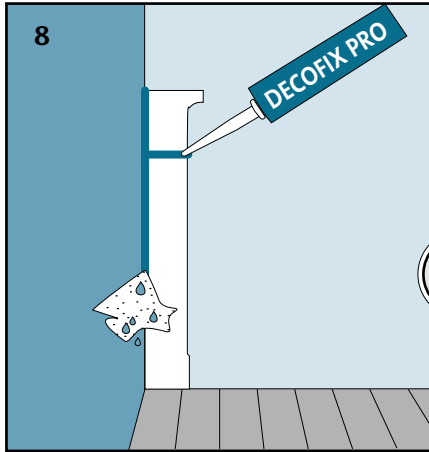

UM 601/03

INSTALLATION INSTRUCTIONS • INSTRUCTIONS DE POSE • PLAATSINGSINSTRUCTIES • GEBRAUCHSANLEITUNG • MANUAL DEL USUARIO • GUIDA DELL'UTENTE • MANUAL DE UTILIZAÇÃO

129 x 24 x 20 cm
 50³/₄" x 9⁷/₁₆" x 7⁷/₈"

15 x 86 x 17 cm
 5⁷/₈" x 33⁷/₈" x 6¹¹/₁₆"

15 x 86 x 17 cm
 5⁷/₈" x 33⁷/₈" x 6¹¹/₁₆"

max. 2 - 3kW

The dimensions given for each moulding are based on averages, and may vary slightly. Check measurements at job site before installing.