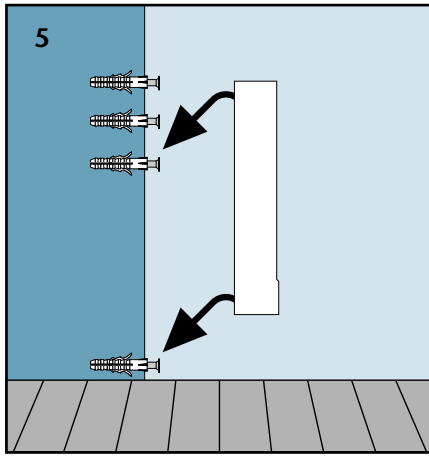

UM 601/03

INSTALLATION INSTRUCTIONS • INSTRUCTIONS DE POSE • PLAATSINGSINSTRUCTIES • GEBRAUCHSANLEITUNG • MANUAL DEL USUARIO • GUIDA DELL'UTENTE • MANUAL DE UTILIZAÇÃO

129 x 24 x 20 cm
 50³/₄" x 9⁷/₁₆" x 7⁷/₈"

15 x 86 x 17 cm
 5⁷/₈" x 33⁷/₈" x 6¹¹/₁₆"

15 x 86 x 17 cm
 5⁷/₈" x 33⁷/₈" x 6¹¹/₁₆"

max. 2 - 3kW

The dimensions given for each moulding are based on averages, and may vary slightly. Check measurements at job site before installing.