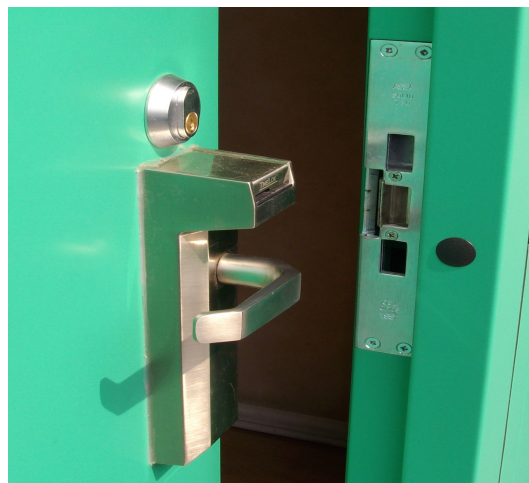

ACCESS CONTROL OPTIONS

Prima Doors offer varying options to suit customers access control options. Whether you require a Mechanical Digital lock, Electric lock / strike, Card Reader, Intercom or Door Magnet activation, Prima can provide a solution to meet your needs.

Assa Timelox access via card insertion.
Intercom access request using electric strike.

Unican Mechanical Digilock access
Via button code. Available as Knob or lever
with optional key override.

Recessed Head Magnet for remote or keypad
Access. Vertical magnets x 2no available for
Added strength. Door core should be upgraded
To solid timber core to suit this application

Assa electric strike to receive 12 or 24 volt
signal from alarm for activation. Fail locked
or unlocked option. Generally used with a
nightlatch and pull handle.