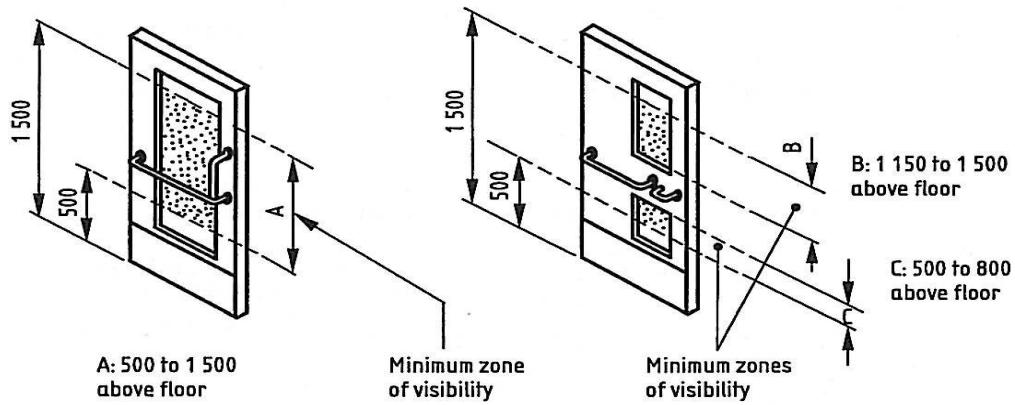

## Prima Doors Options to Comply

Please note that the dimensions shown as 203mm to cut out are to the edge of our security astragal. The distance of the cut out from the edge of the door leaf is 175mm.