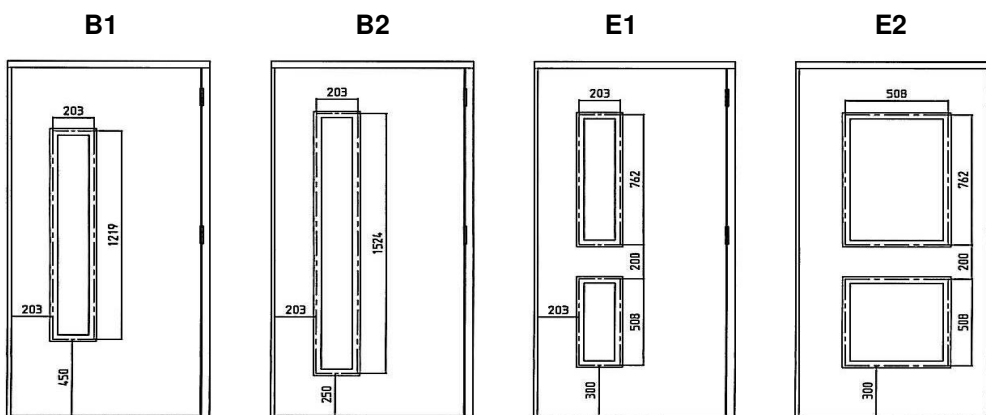

## Prima Doors Options to Comply

Please note that the dimensions shown as 203mm to cut out are to the edge of our security astragal. The distance of the cut out from the edge of the door leaf is 175mm.