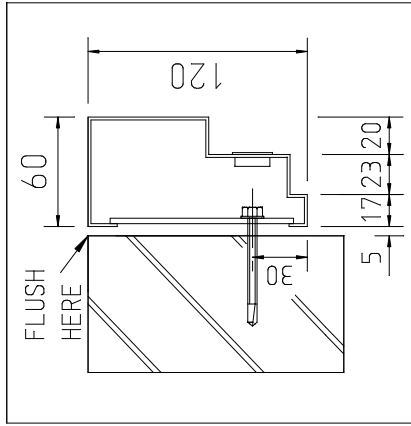

TEL 0161 487 3286
FAX 0161 487 3285
email : info@primadoors.co.uk
web : www.primadoors.co.uk

120mm Sportsguard Frame