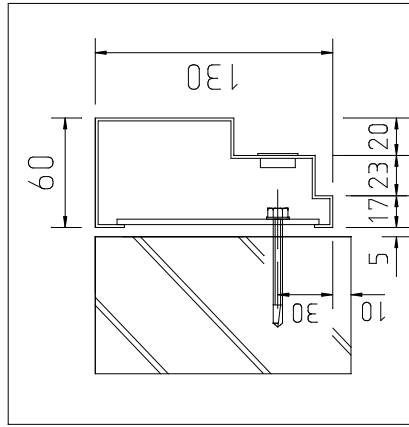

130mm Standard Frame