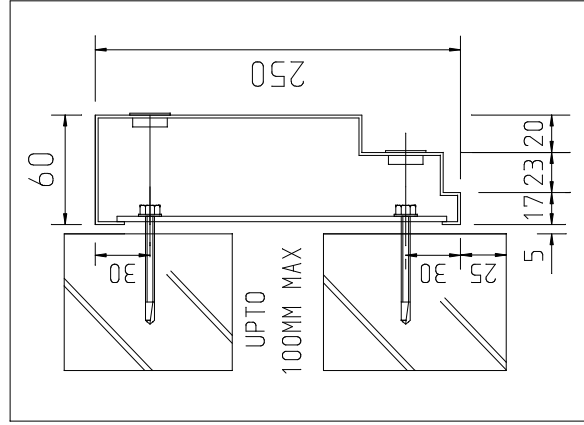

250mm Cavity Frame

PRIMA STANDARD FRAME PROFILES

120MM SPORTSGUARD FRAME

130MM STANDARD FRAME

250MM CAVITY FRAME

DRAWN BY	L. JONES	CHECKED BY	
DATE	23/05/08	DRAWING No.	FRAMES/01
		REVISION