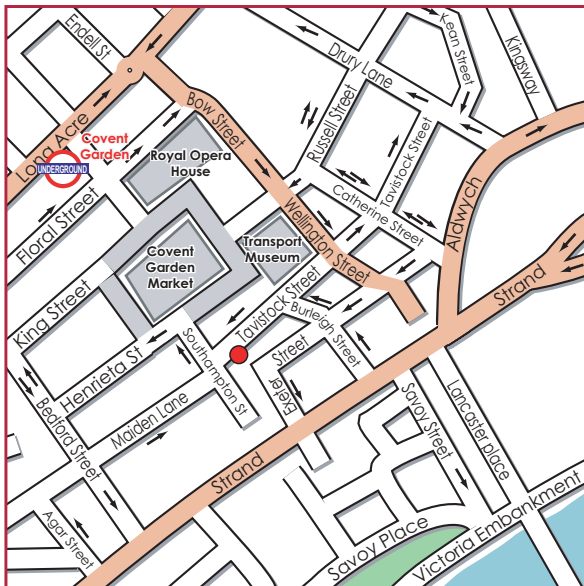

## Travel Directions

 Nearest Underground stations are Covent Garden (Piccadilly Line), Charing Cross (Bakerloo and Northern Lines) and Embankment (District and Circle Lines). All are approximately 10 minutes walk from Hudson House.

 Nearest railway station is Charing Cross.

 Car Parking is available at Cambridge Circus, Drury Lane and Holborn as indicated on the main map.

$$\int_{-\infty}^{\infty} \Psi^* \nabla \Psi dx = \nabla$$

Hudson House  
8 Tavistock Street  
Covent Garden  
London  
WC2E 7PP